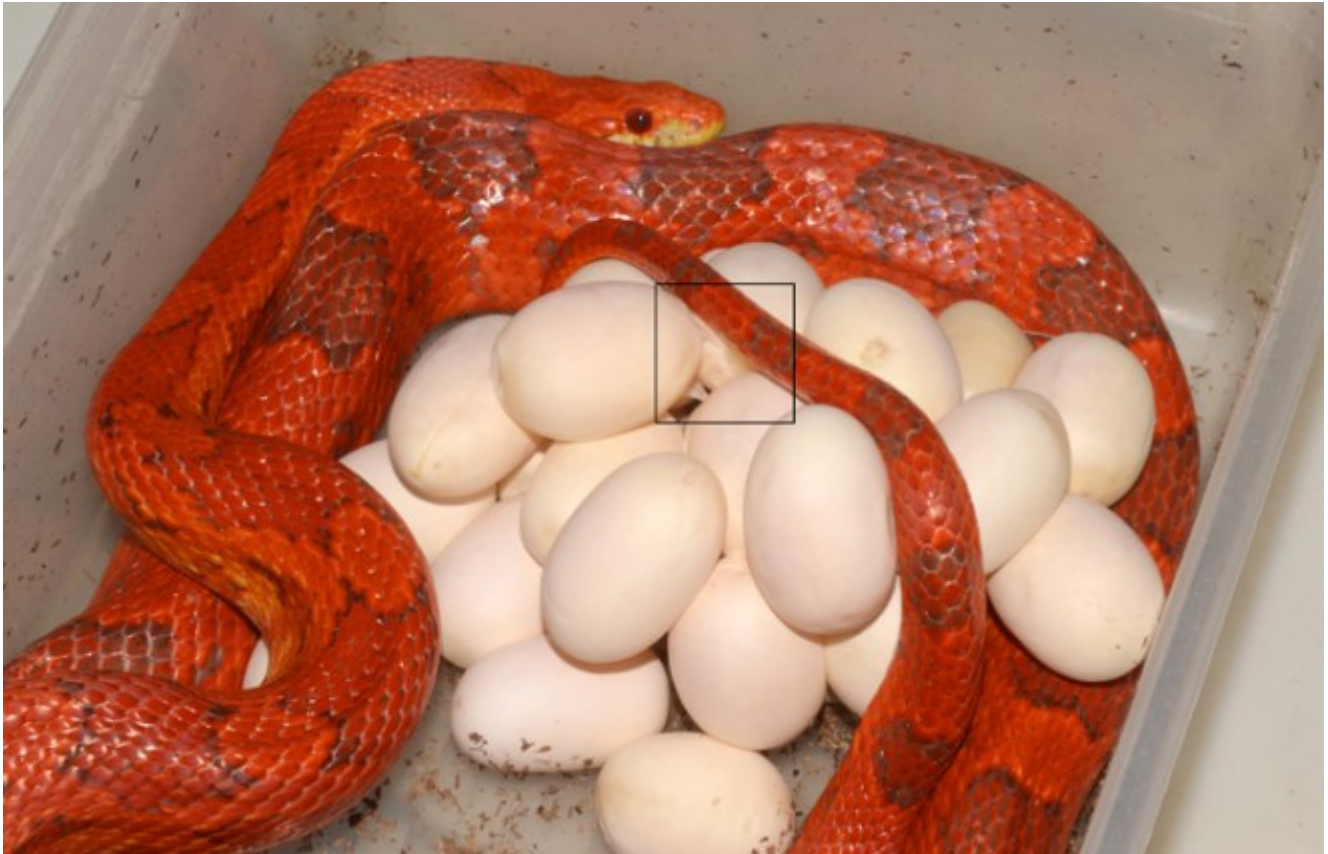

## Show & Tell

Pic taken on April 21, 2018, when this Red Coat Lava laid her first 2018 clutch of eggs. Next pic is an enlargement, exhibiting the connective tissue sometimes seen between corn snake eggs. . . .