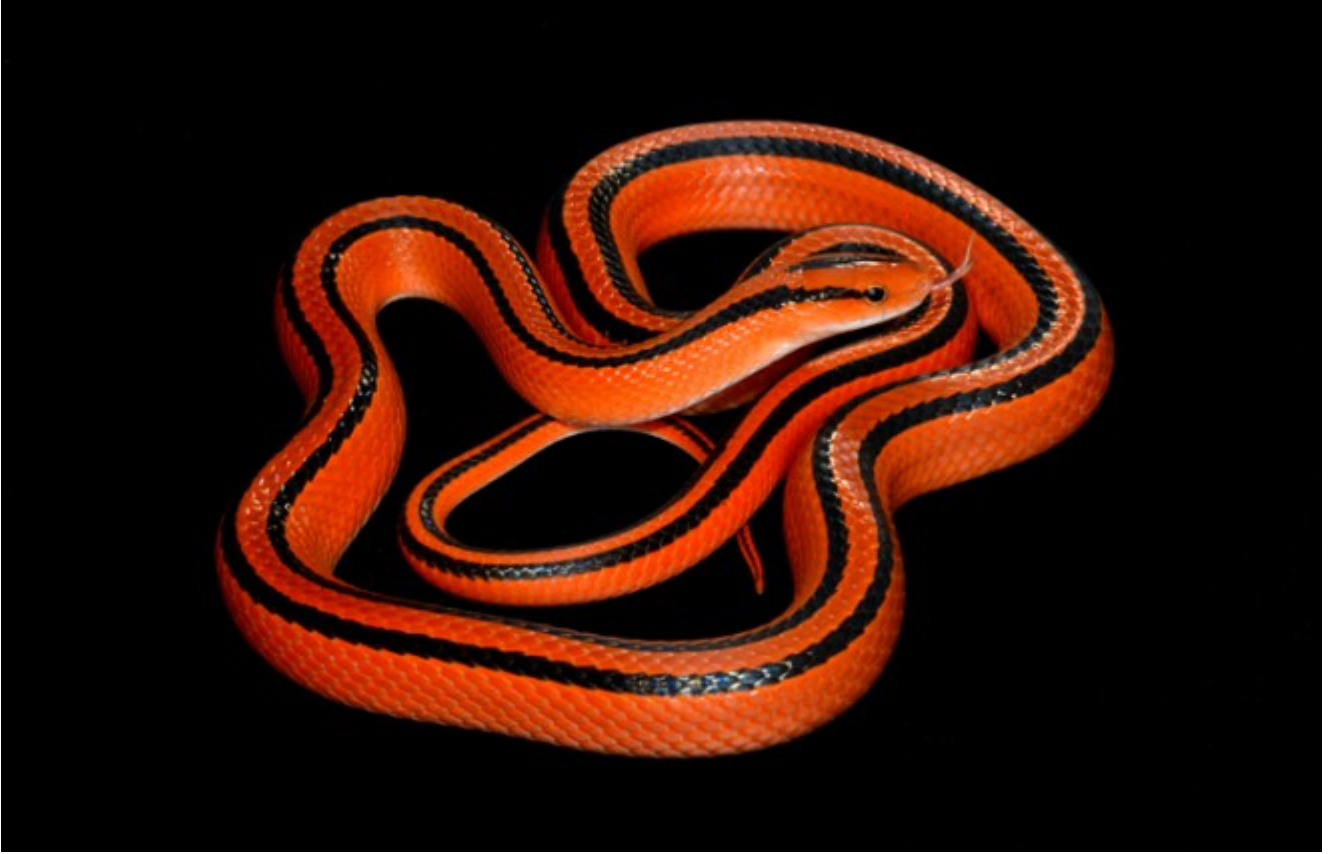

Show & Tell

This recently acquired Thai Red Mountain Ratsnake (*Oreocryptophis porphyraceus coxi*) is a typical representative of its species. Thank you, Cindy, for this amazing snake. He has the most unusually inquisitive and human-tolerant demeanor. I'm having a ball just handling him. **Bonus pic**

< style="font-size: 12.16px; line-height: 15.808px;" />

Same snake in different pose and light.