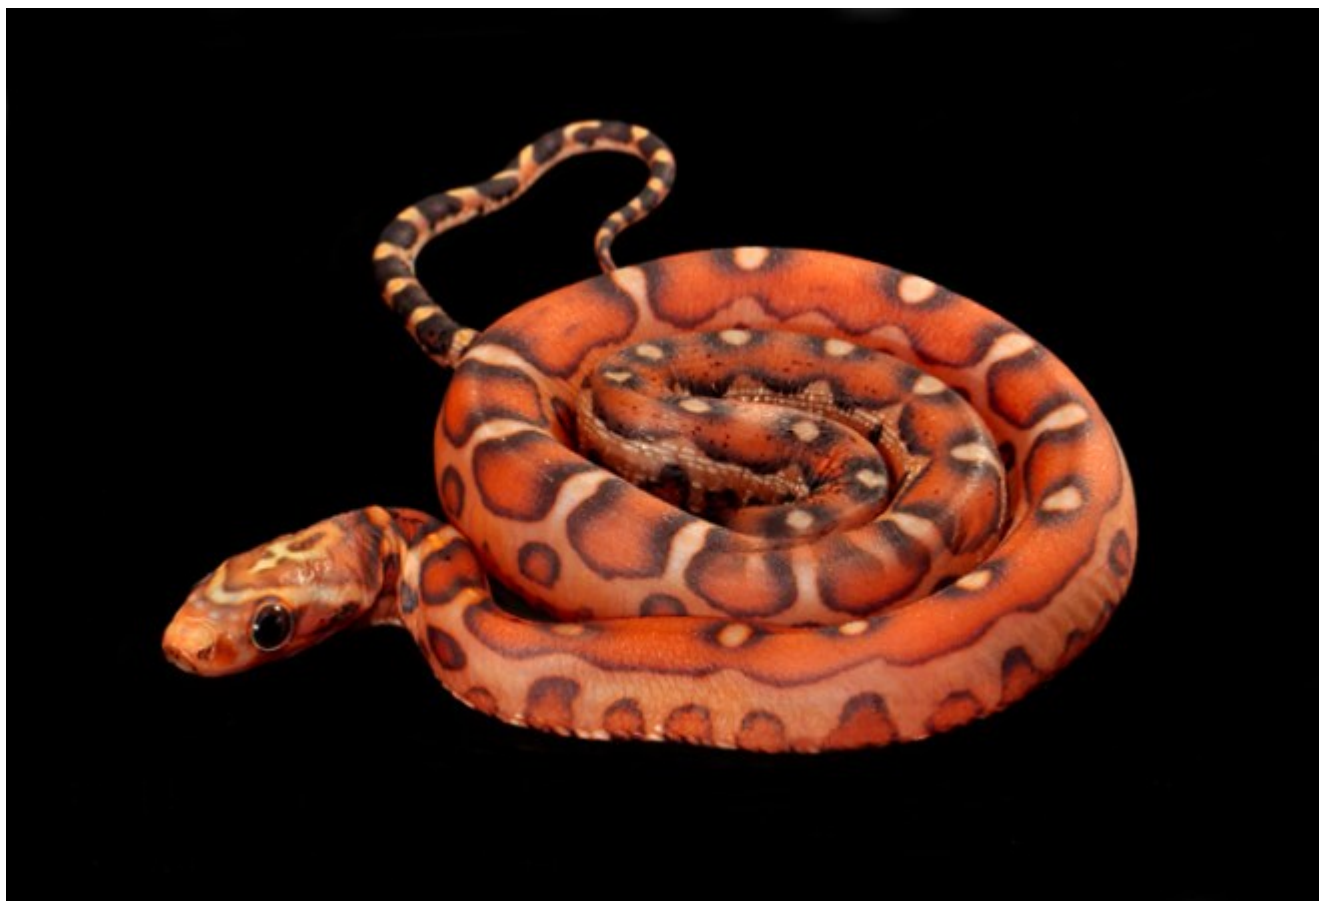

## Show & Tell

A particularly colorful example of a Scaleless corn that actually lacks any color mutations. All Scaleless and Het Scaleless corn snakes in the hobby toDAY derived from the union of a Corn Snake to an Emory's Rat Snake so they are all inter-species hybrids.