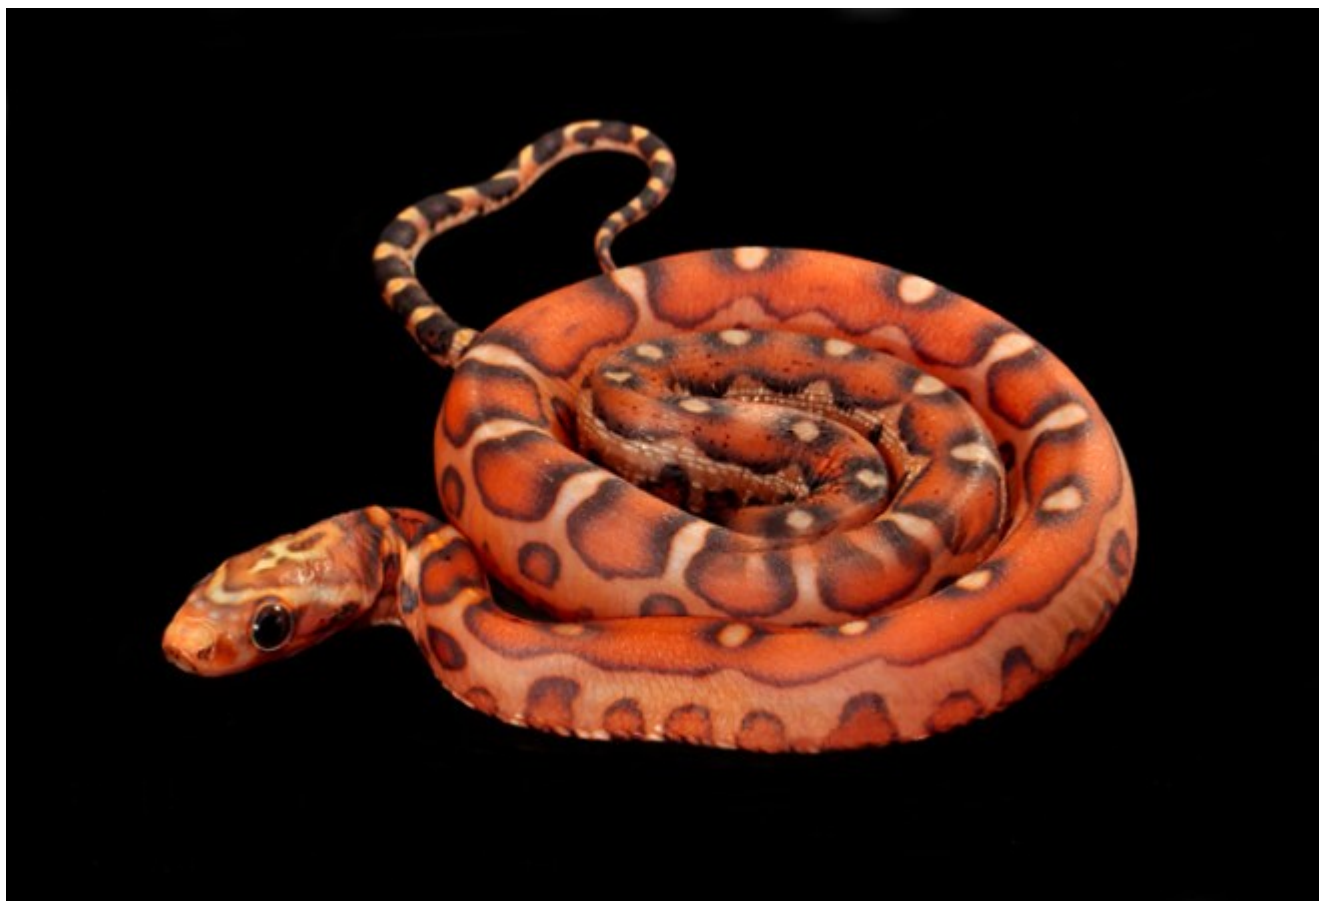

Show & Tell

A particularly colorful example of a Scaleless corn that actually lacks any color mutations. All Scaleless and Het Scaleless corn snakes in the hobby toDAY derived from the union of a Corn Snake to an Emory's Rat Snake so they are all inter-species hybrids.