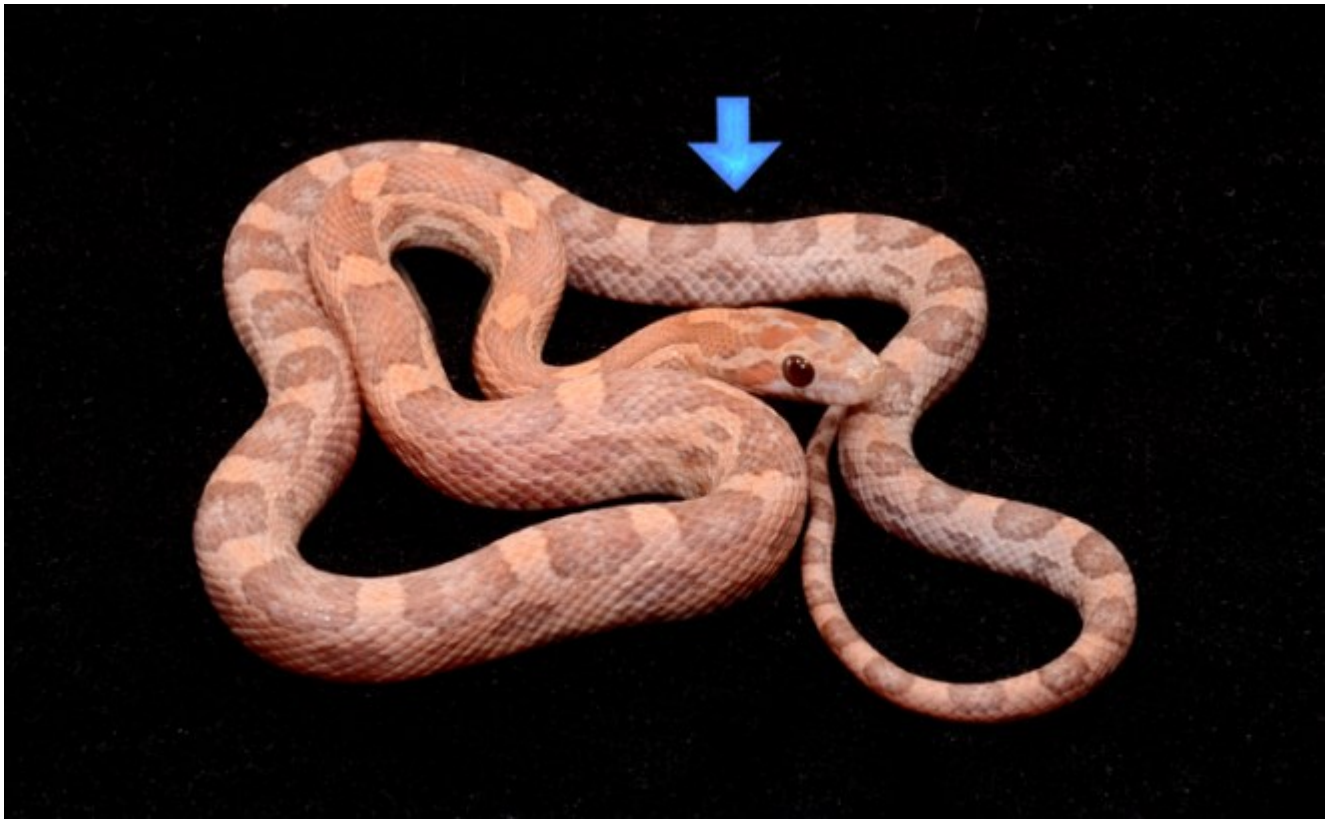

Show & \$ell

{product id=1614}

This 2016 male Lavender corn is thought to be a RedCoat Lavender. He is 66.6% possibly het Lava and 50% possibly het Strawberry Anery. Produced by Catherine Turley this past summer, he is currently 17" long, eating medium to large frozen/thawed pinky mice. If not for many dorsal spinal kinks, this snake would retail for over \$275.00, for his amazing genetic heritage. Blue arrows in these two photograph captured two of dorsal spinal kinks, but not all of them. His \$95.00 USD price includes

Same snake in different pose (blue arrow pointing to another dorsal spinal kink).